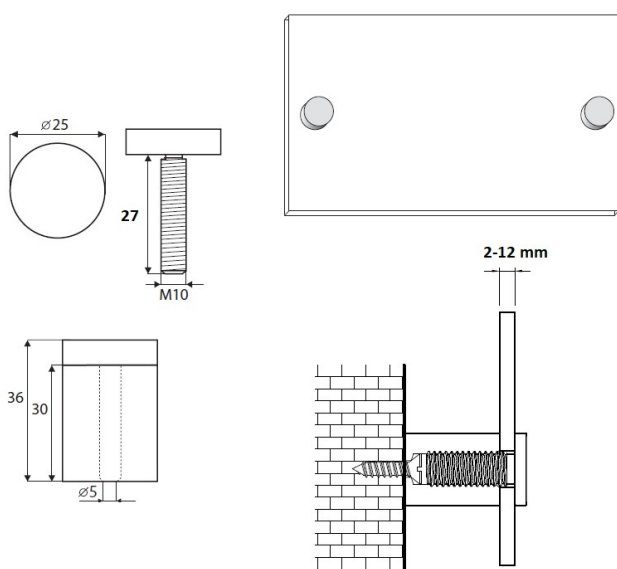

PRODUCT SHEET

Description:

Sign Board Screw $\varnothing 25 \times 30$ mm, Alu, Black, M10, W/2 Transparent Washers

Item number:

22.11.144-0

Units	Box	Carton	HS Code	Barcode
Pcs.	24	144	8302490099	
				5704866084345